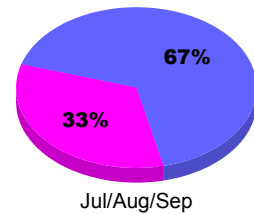

Gender Comparison 2010-2011