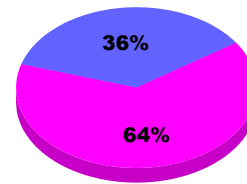

Membership Results 2010-2011

Goal, New, Dropped, Gain/Loss

Comparison of Club Gain/Loss

Current Year Compared to the Previous Year

Comparison of Membership Gain/Loss

Current Year Compared to the Previous Year

YTD Status Quo Clubs 2010-2011

Status Quo Clubs Compared to Status Quo Members

Gender Comparison 2010-2011

Jul/Aug/Sep

■ Male ■ Female