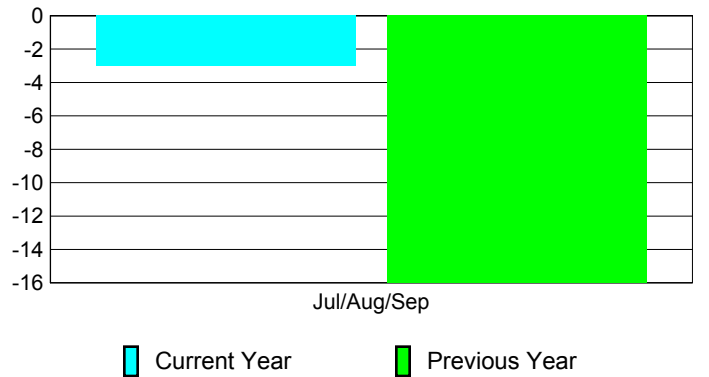

Comparison of Membership Gain/Loss

Current Year Compared to the Previous Year