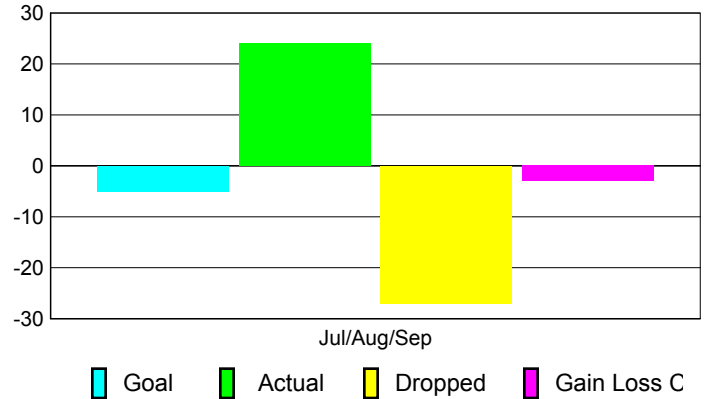

Membership Results 2010-2011

Goal, New, Dropped, Gain/Loss